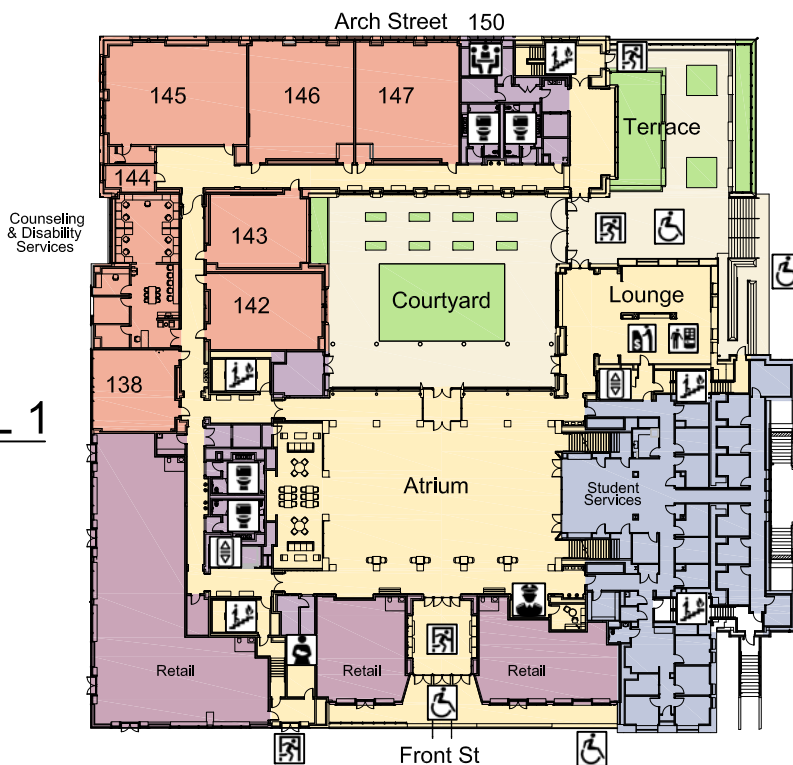

#### LEVEL 3

#### LEVEL 2

#### LEVEL 1

#### Symbols Legend:

-  Emergency Exit
-  Accessible Route
-  Fire Stair
-  Public Safety
-  Restrooms
-  Elevator
-  Wellness Room
-  Vending
-  ATM
-  Conference Rm
-  Gender inclusive Bathroom